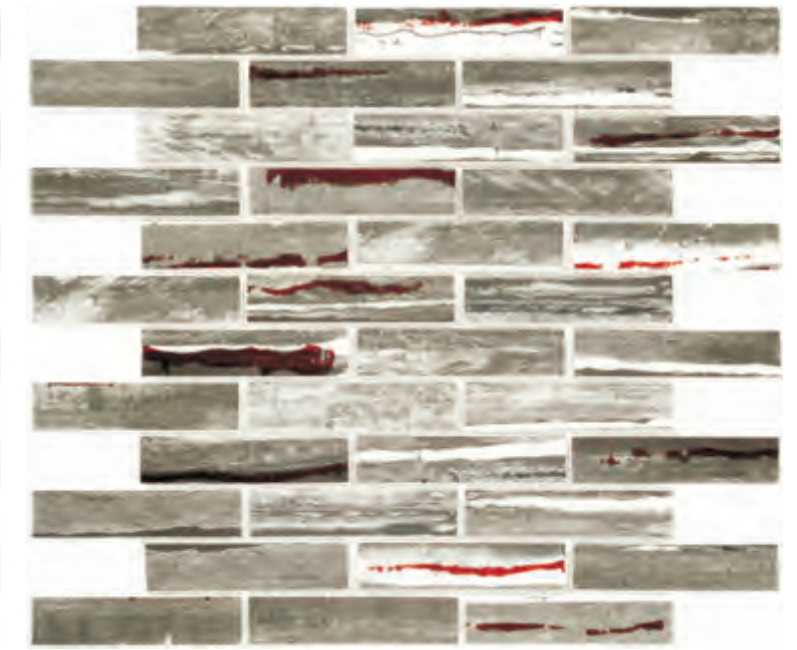

EPJ533

chip size : 23x98x6mm
 sheet size : 300x300mm
 Mounted : mesh mounted

pcs/ctn : 10 pcs
 sqm/ctn : 0.9 m²

weight/ctn : 11.11 kgs
 ctn/plt : 90 ctns

Printed Enamel-Tideway

EPGJ132

EPGJ236

EPGJ336