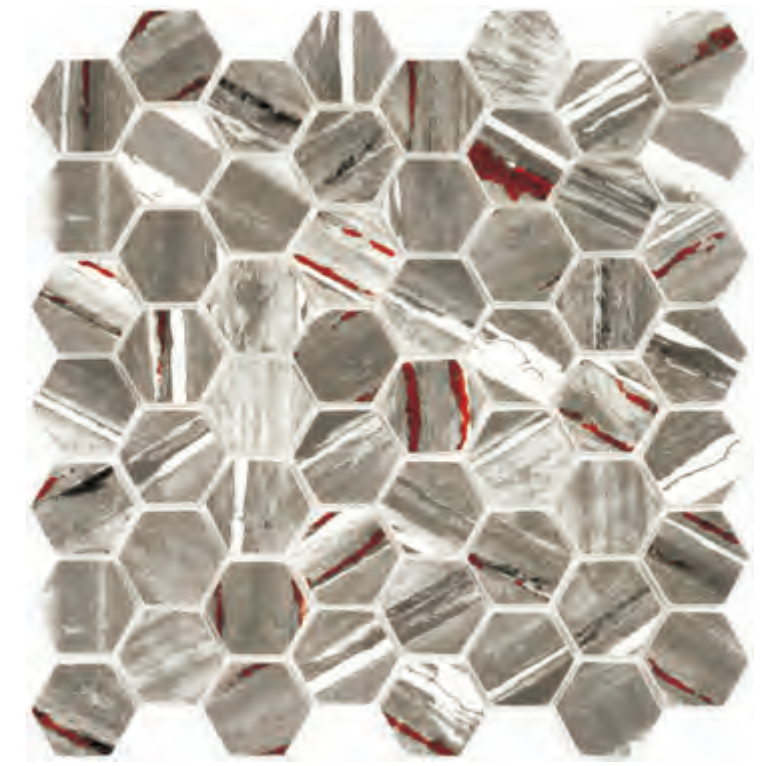

pcs/ctn : 10 pcs
sqm/ctn : 0.83 m²

weight/ctn : 10.79 kgs
ctn/plt : 90 ctns

Printed Enamel-Tideway

EPG45H132

EPG45H236

EPG45H336

EPGD45H334

chip size : Hexagon40x45x6mm
 sheet size : 286x289mm
 Mounted : mesh mounted