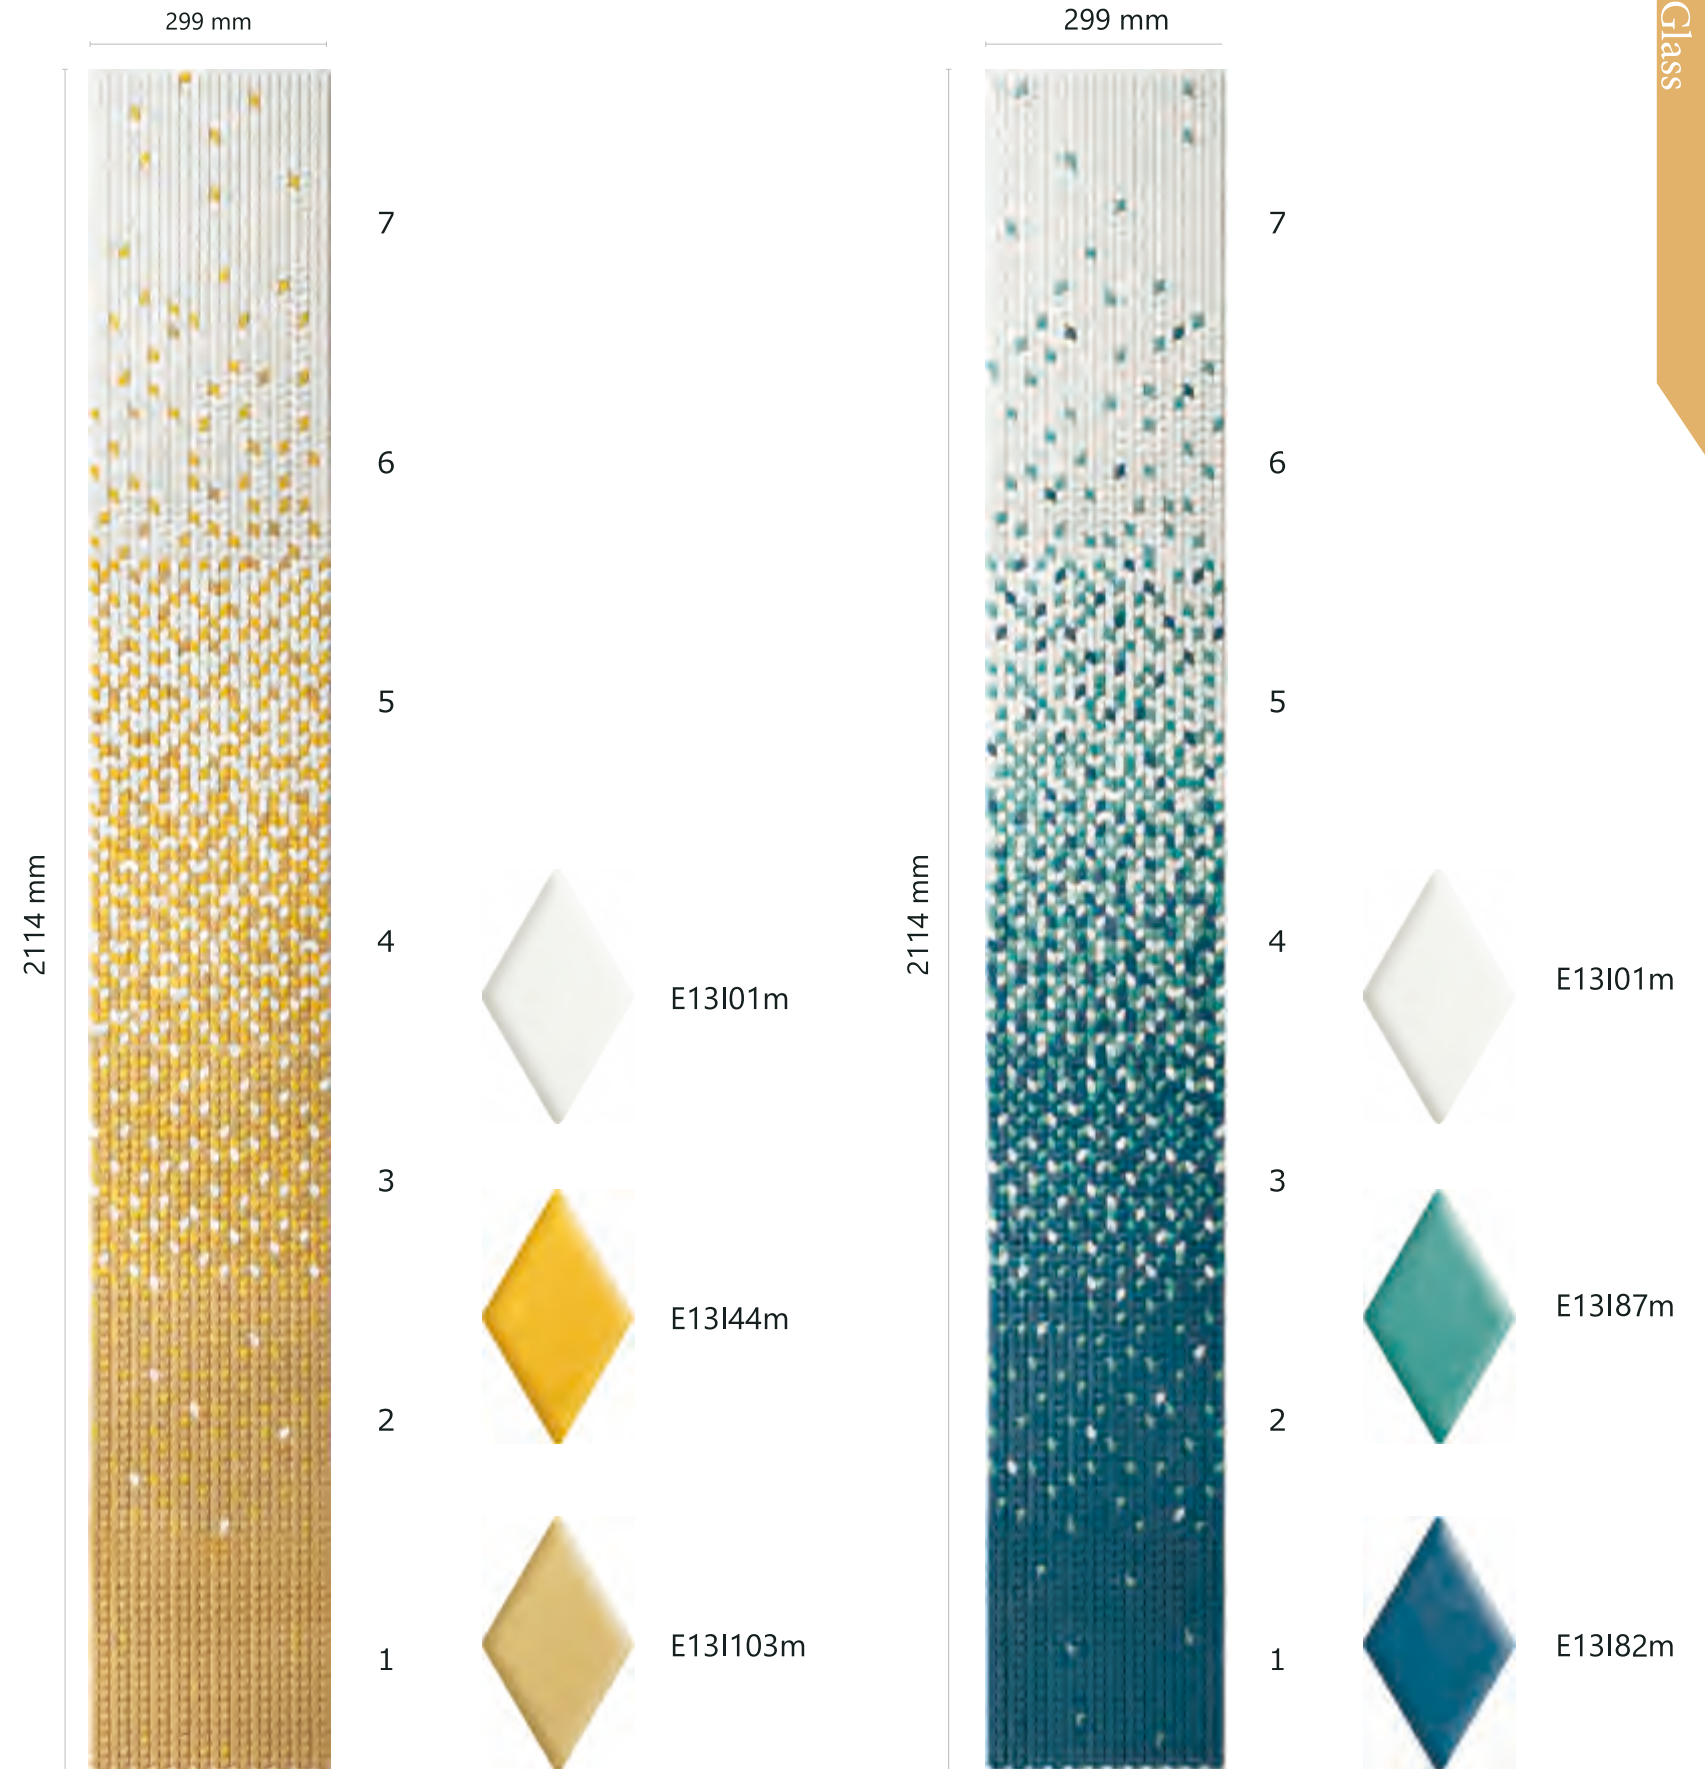

DE-EMP12A

DE-EMP12B

chip size : 5x20x6mm
sheet size : 278x278mm
Mounted : mesh mounted

pcs/ctn : 11 pcs
sqm/ctn : 0.85 m²

weight/ctn : 9.17 kgs
ctn/plt : 90 ctns

DE-EMP13A

Gradation

Enamel Glass