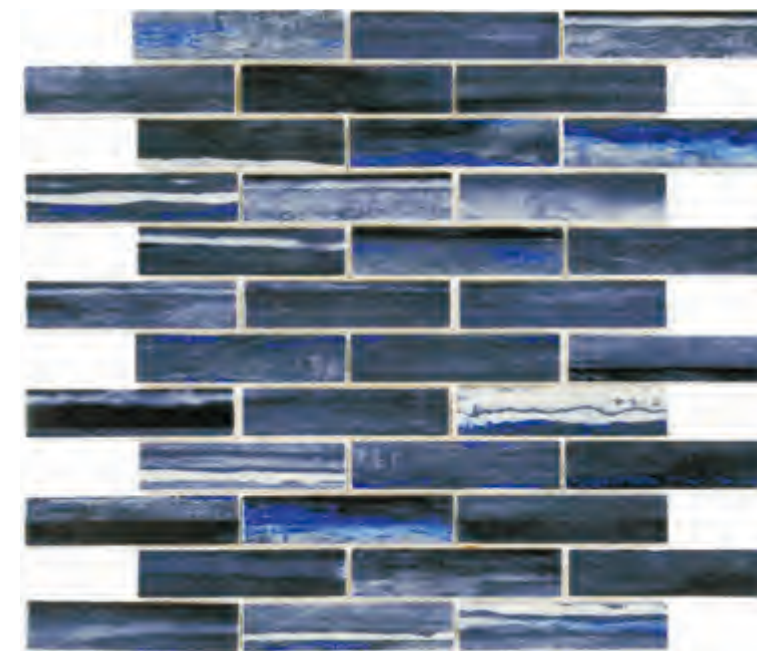

EPJ533

chip size : 23x98x6mm
 sheet size : 300x300mm
 Mounted : mesh mounted

pcs/ctn : 10 pcs
 sqm/ctn : 0.9 m²

weight/ctn : 11.11 kgs
 ctn/plt : 90 ctns

Printed Enamel-Tideway

EPGJ132

EPGJ236

EPGJ336