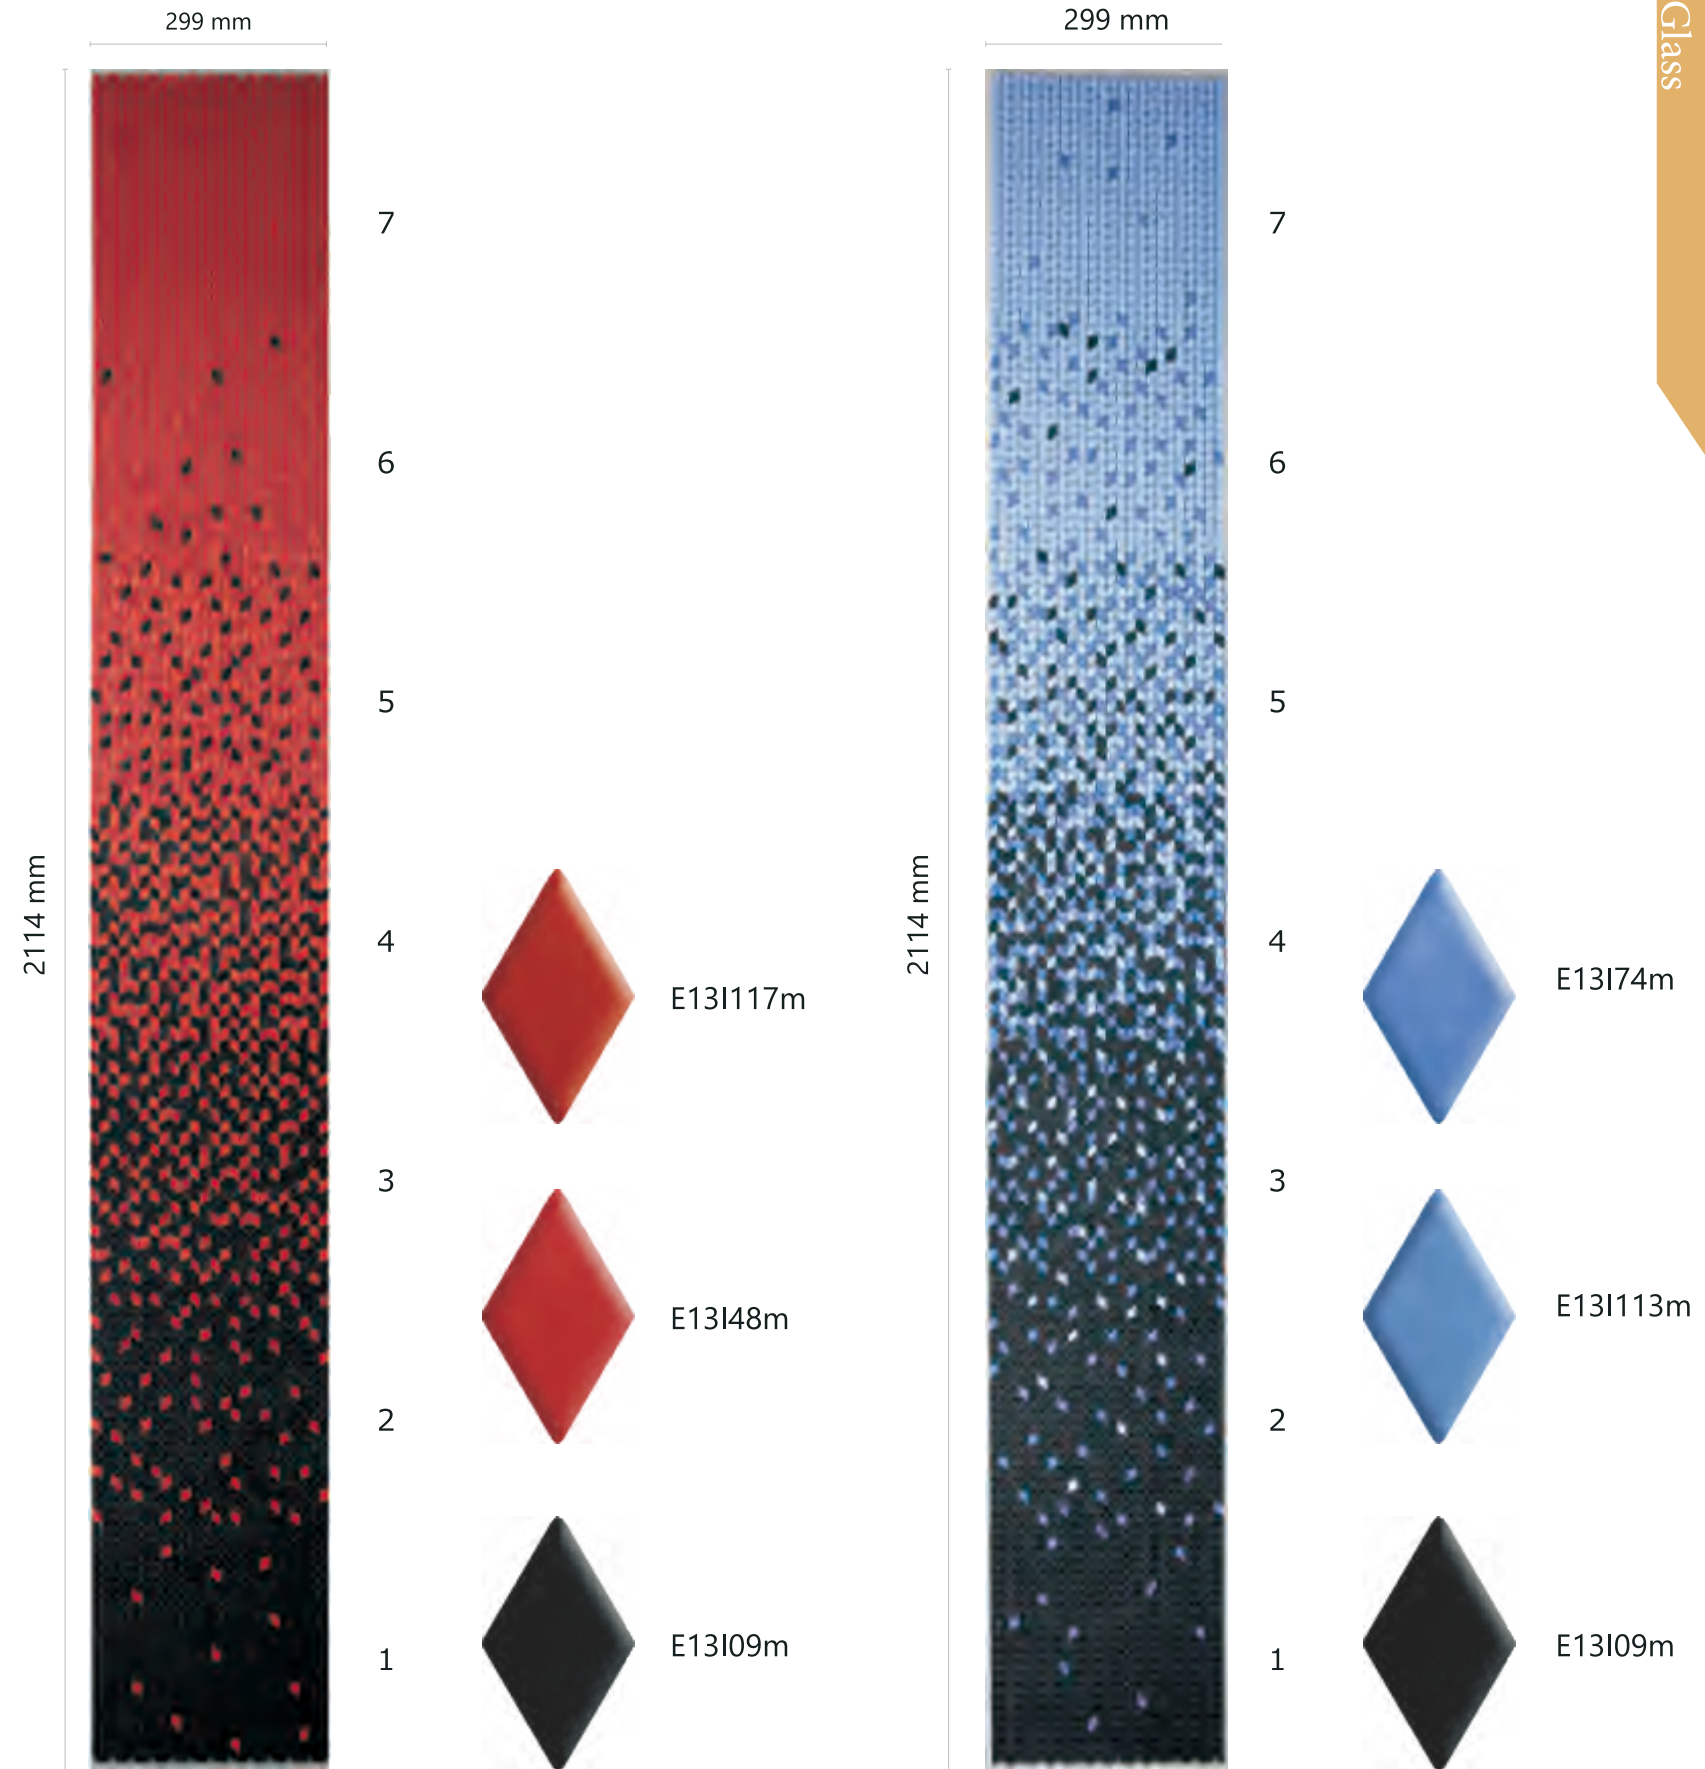

Gradation

DE-EMP13C (N) (P) (S)

DE-EMP13D (N) (P) (S)

chip size :	Diamond 12x6mm	pcs/ctn :	14 pcs	weight/ctn :	14.26 kgs
sheet size :	299x302mm	sqm/ctn :	1.26 m²	ctn/plt :	72 ctns
Mounted :	mesh mounted