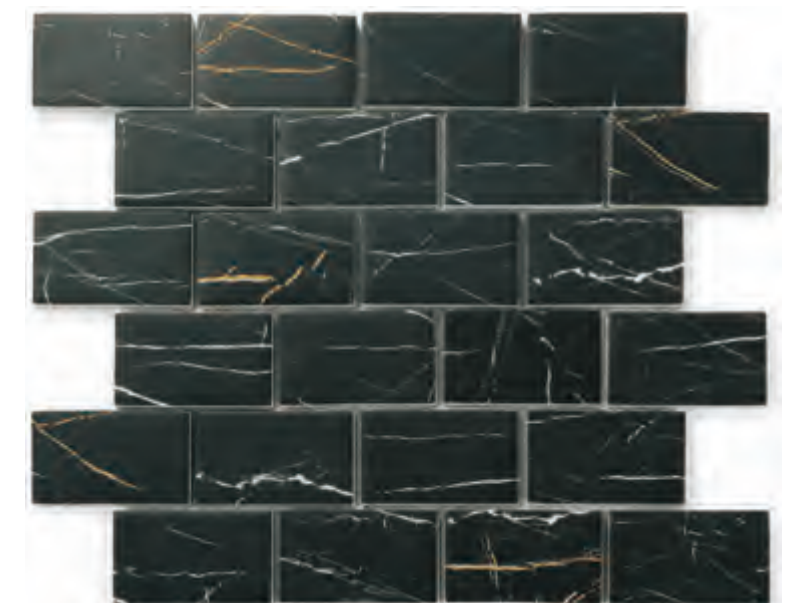

GOLDIN EP4573259m

chip size : 45x73x6mm sqm/ctn : 0.91 m²
sheet size : 297x278mm pcs/ctn : 11 pcs
ctn/plt : 90 ctns weight/ctn : 11.51 kgs

Mounted: mesh mounted